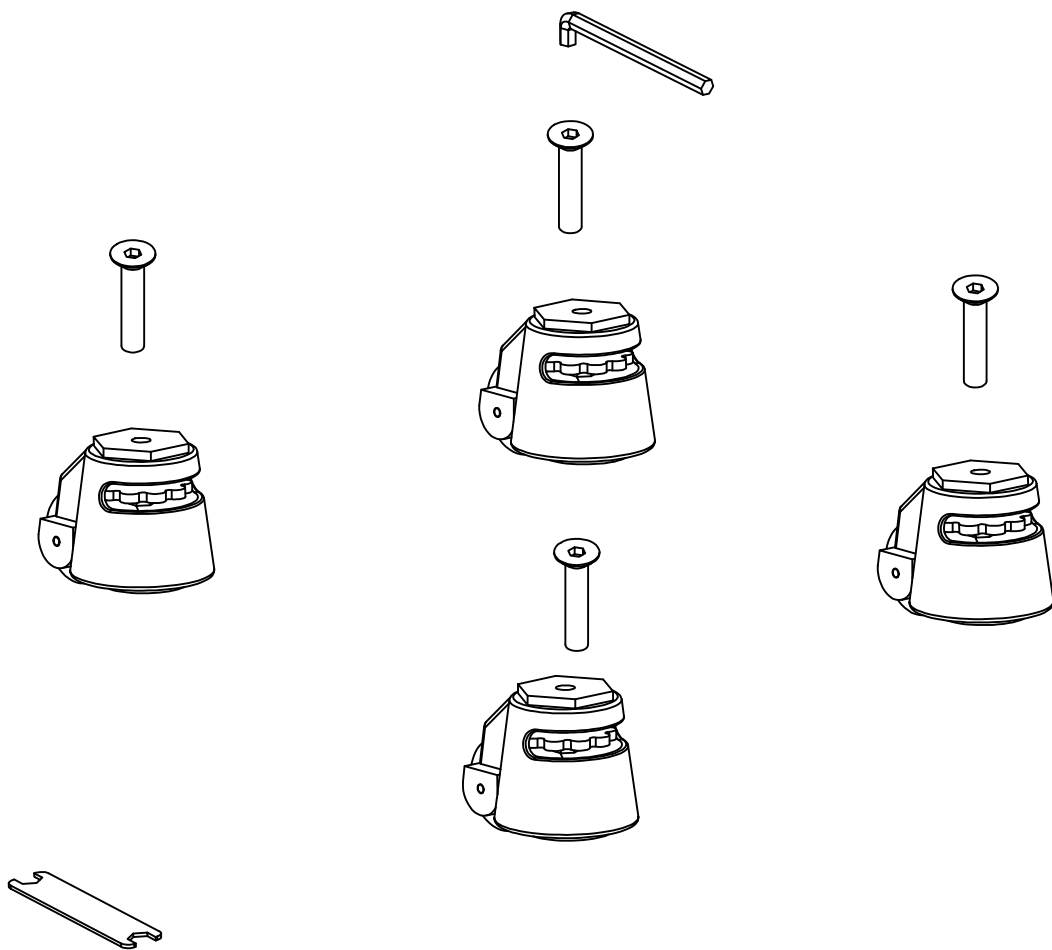

Assembly Guide

E76229 - Castor set for Cubik

2018.06

First check the contents to make sure that nothing is missing. Sort out the screws and fittings as shown.
Assemble your furniture step by step, as shown in the illustrations.